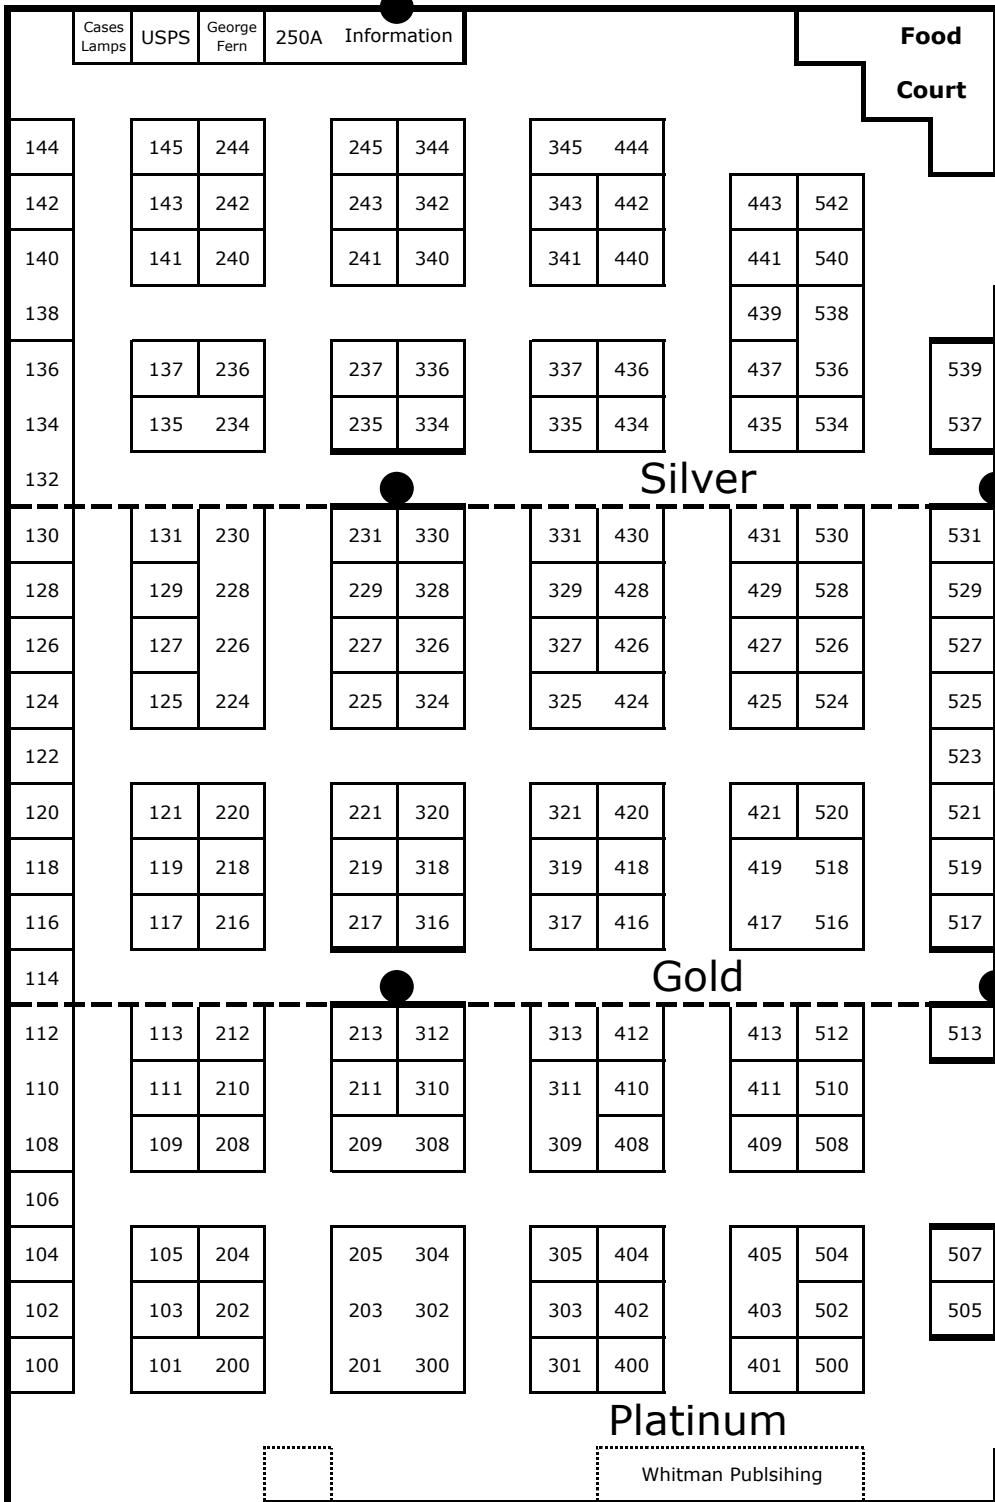

Whitman Coin & Collectibles Nashville Expo
 Nashville Convention Center - West Hall
 May 20-22, 2010

ENTRANCE